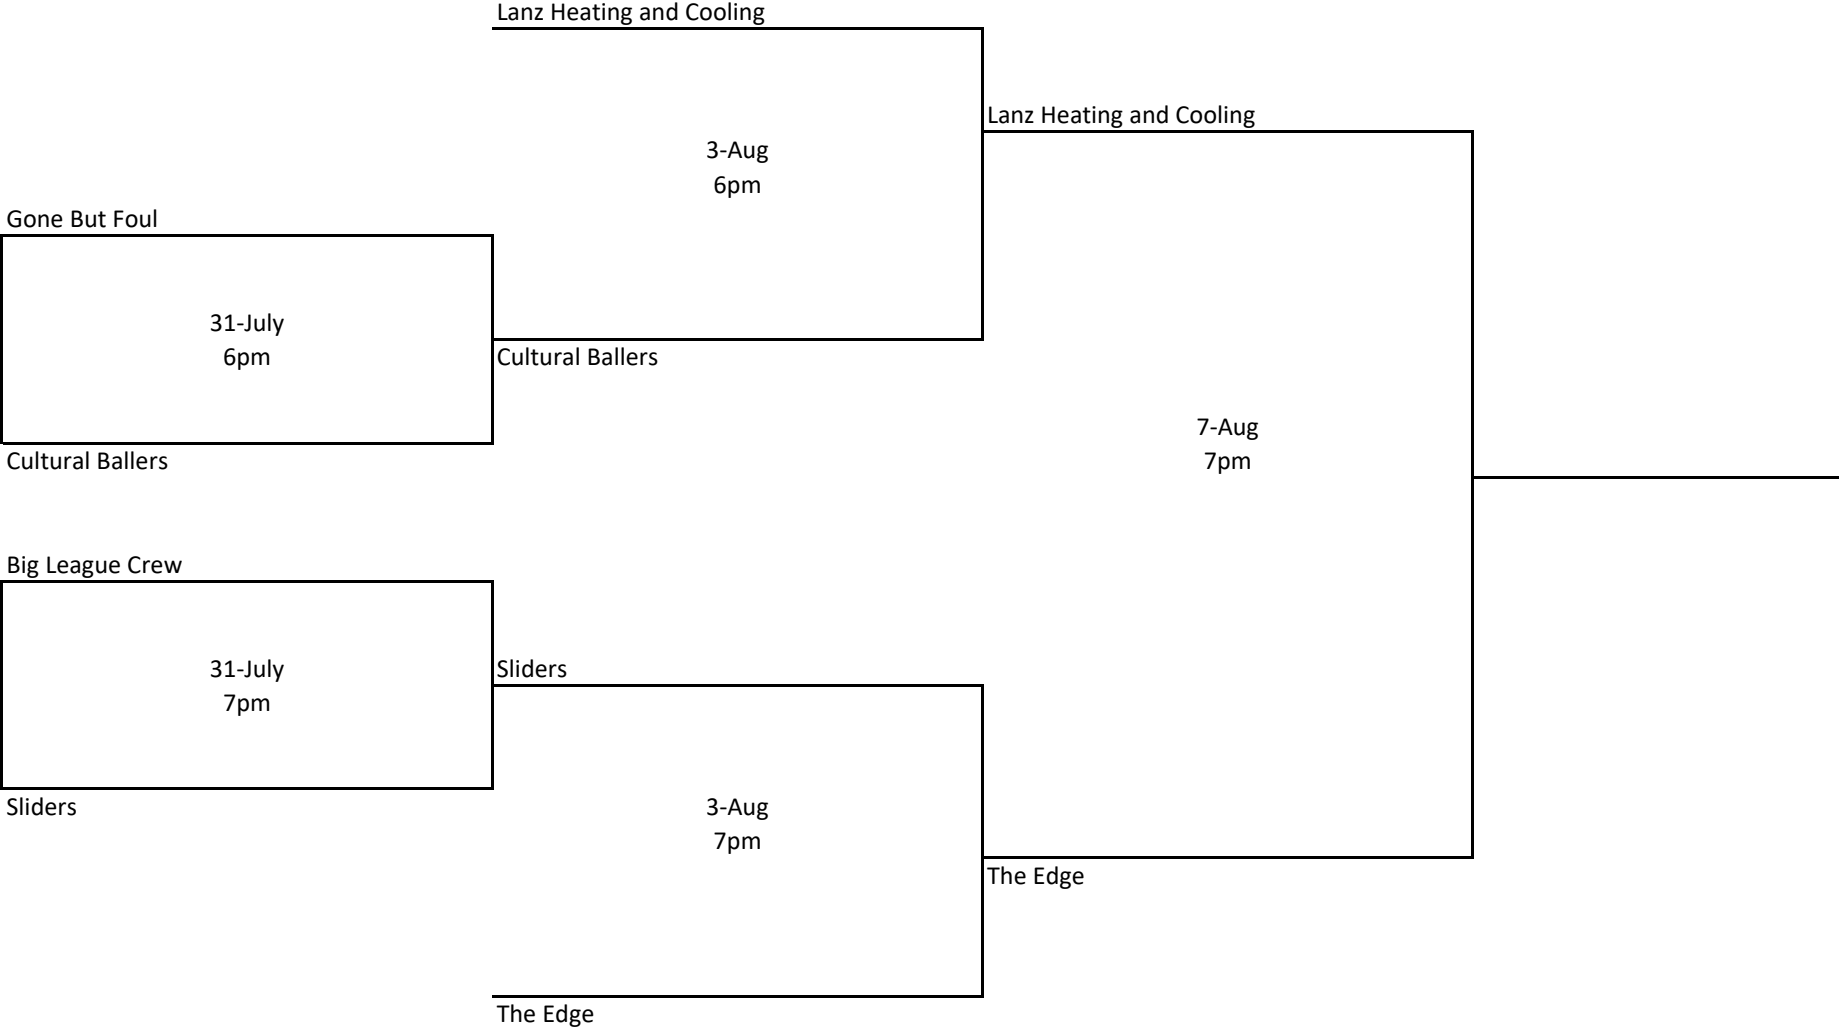

Adult Softball Tourney Bracket

Fun League

Gone But Foul

31-July  
6pm

Cultural Ballers

Lanz Heating and Cooling

3-Aug  
6pm

Cultural Ballers

Lanz Heating and Cooling

7-Aug  
7pm

Big League Crew

31-July  
7pm

Sliders

Sliders

3-Aug  
7pm

The Edge

The Edge

Adult Softball Tourney Bracket

Competitive League